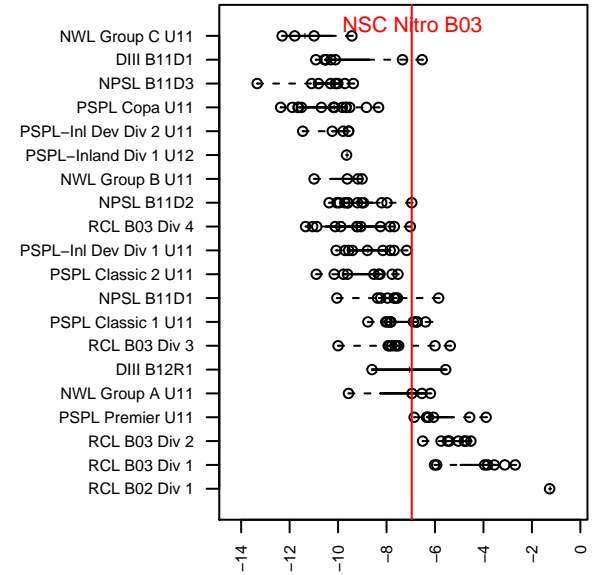

**attack and defense rating
relative to others at age
and all opponents in last 13 months**